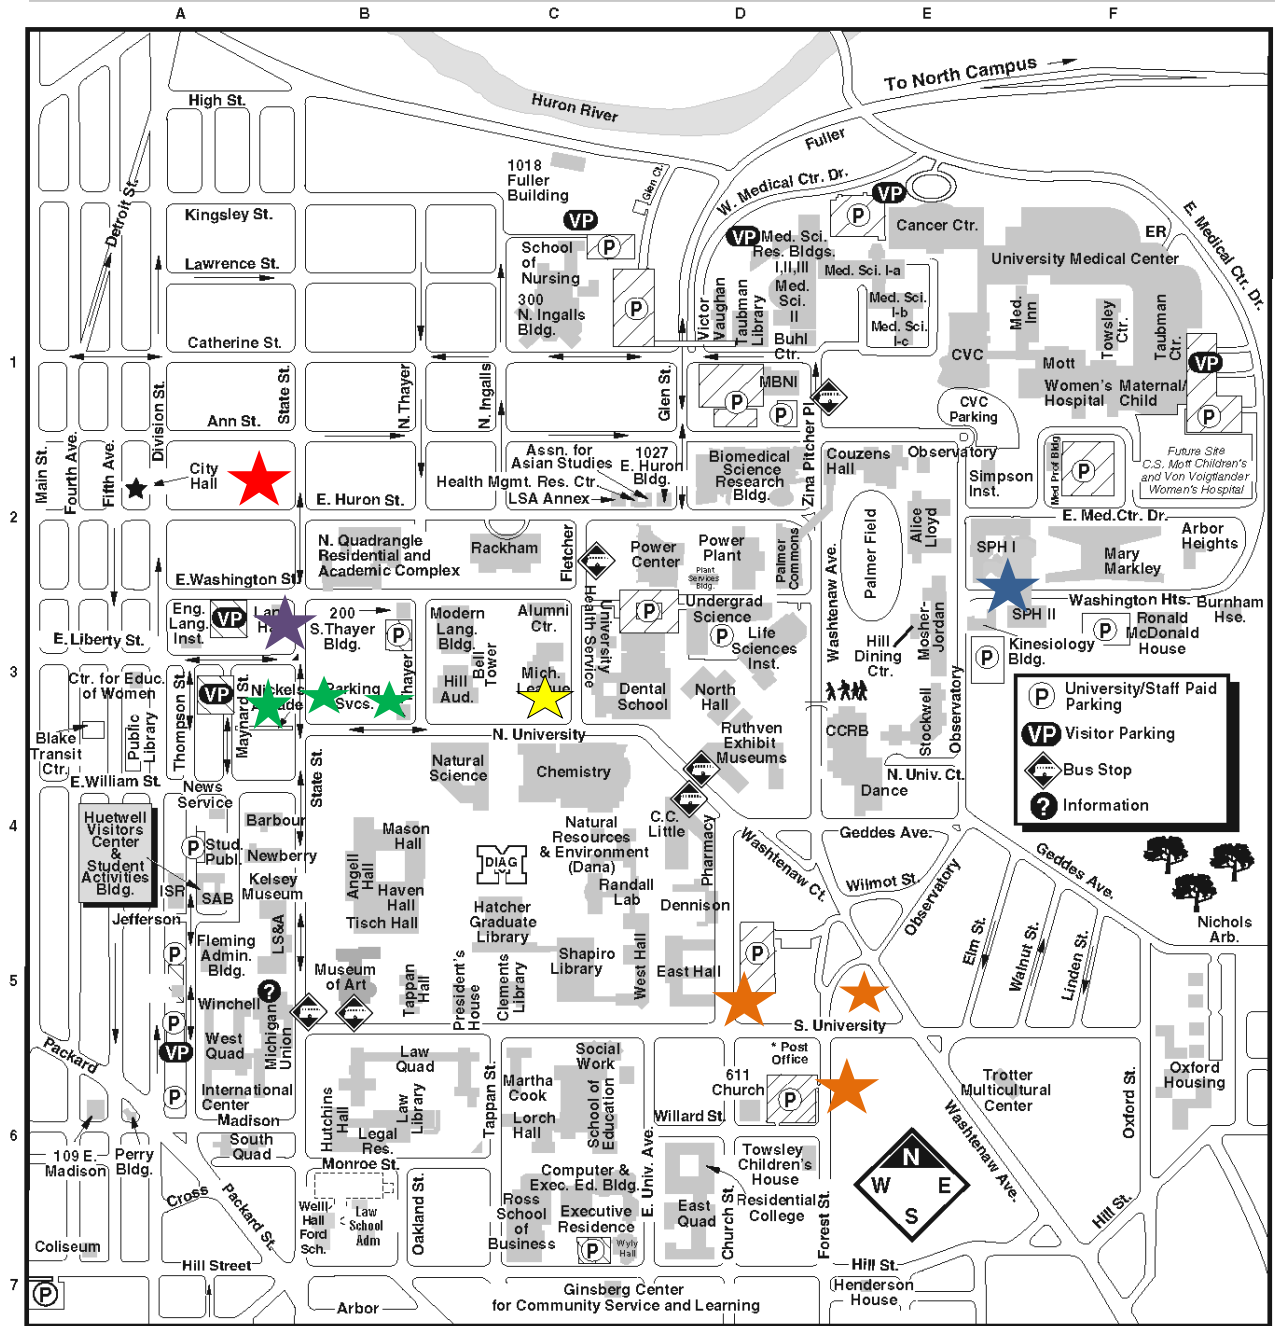

University of Michigan Central Campus

To Wolverine Tower ↓

❓ Campus Information Centers,
(First floor, Michigan Union, 764-INFO)

© 2010 University of Michigan Regents

★ Campus Inn

★ SPH I & II

★ Sava's

★ Lunch Locations: Panera, Five Guys, Chipotle, Potbelly, Noodles & Co, Amer's Mediterranean Deli

★ Lunch Locations: Subway, No Thai, Maize & Blue Deli, Panchero's, Tim Hortons, Starbucks

★ Lunch Locations (in the Michigan League) Wendy's & Taco Bell (basement) Beanster's Café (first floor)

There is a small café (Glass House Café) in SPH I that serves salads, sandwiches and soup.

Please note that wait times for this café may be long and quantities may be limited